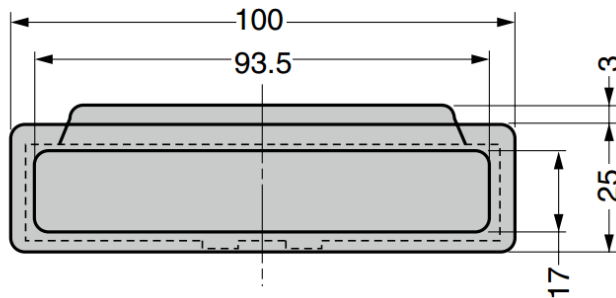

## GATS-100 Recessed Pull

### Cut Out Dimensions

Part No.	Material	Colour	Panel Thickness t
GATS-100-I	ABS	Ivory	0.8
GATS-100-BR		Brown	
GATS-100-B		Black	
GATS-100-16I		Ivory	1.6
GATS-100-16BR		Brown	
GATS-100-16B		Black	