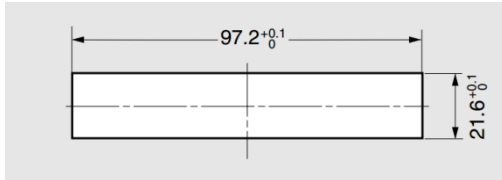

## GATS-100 Recessed Pull

### Cut Out Dimensions

Part No.	Material	Colour	Panel Thickness t
GATS-100-I	ABS	Ivory	0.8
GATS-100-BR		Brown	
GATS-100-B		Black	
GATS-100-16I		Ivory	1.6
GATS-100-16BR		Brown	
GATS-100-16B		Black	