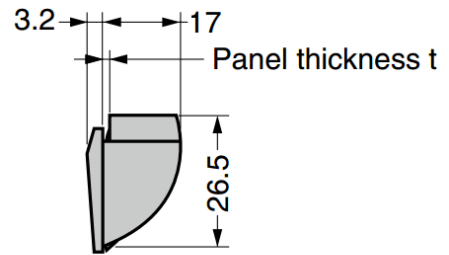

### Cut Out Dimensions

Part No.	Material	Colour	Panel Thickness t
GATS-100-I	ABS	Ivory	0.8
GATS-100-BR		Brown	
GATS-100-B		Black	
GATS-100-16I		Ivory	1.6
GATS-100-16BR		Brown	
GATS-100-16B		Black	