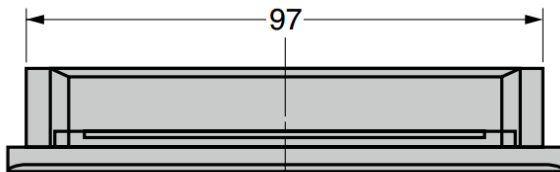

## GATS-100 Recessed Pull

### Cut Out Dimensions

Part No.	Material	Colour	Panel Thickness t
GATS-100-I	ABS	Ivory	0.8
GATS-100-BR		Brown	
GATS-100-B		Black	
GATS-100-16I		Ivory	1.6
GATS-100-16BR		Brown	
GATS-100-16B		Black	